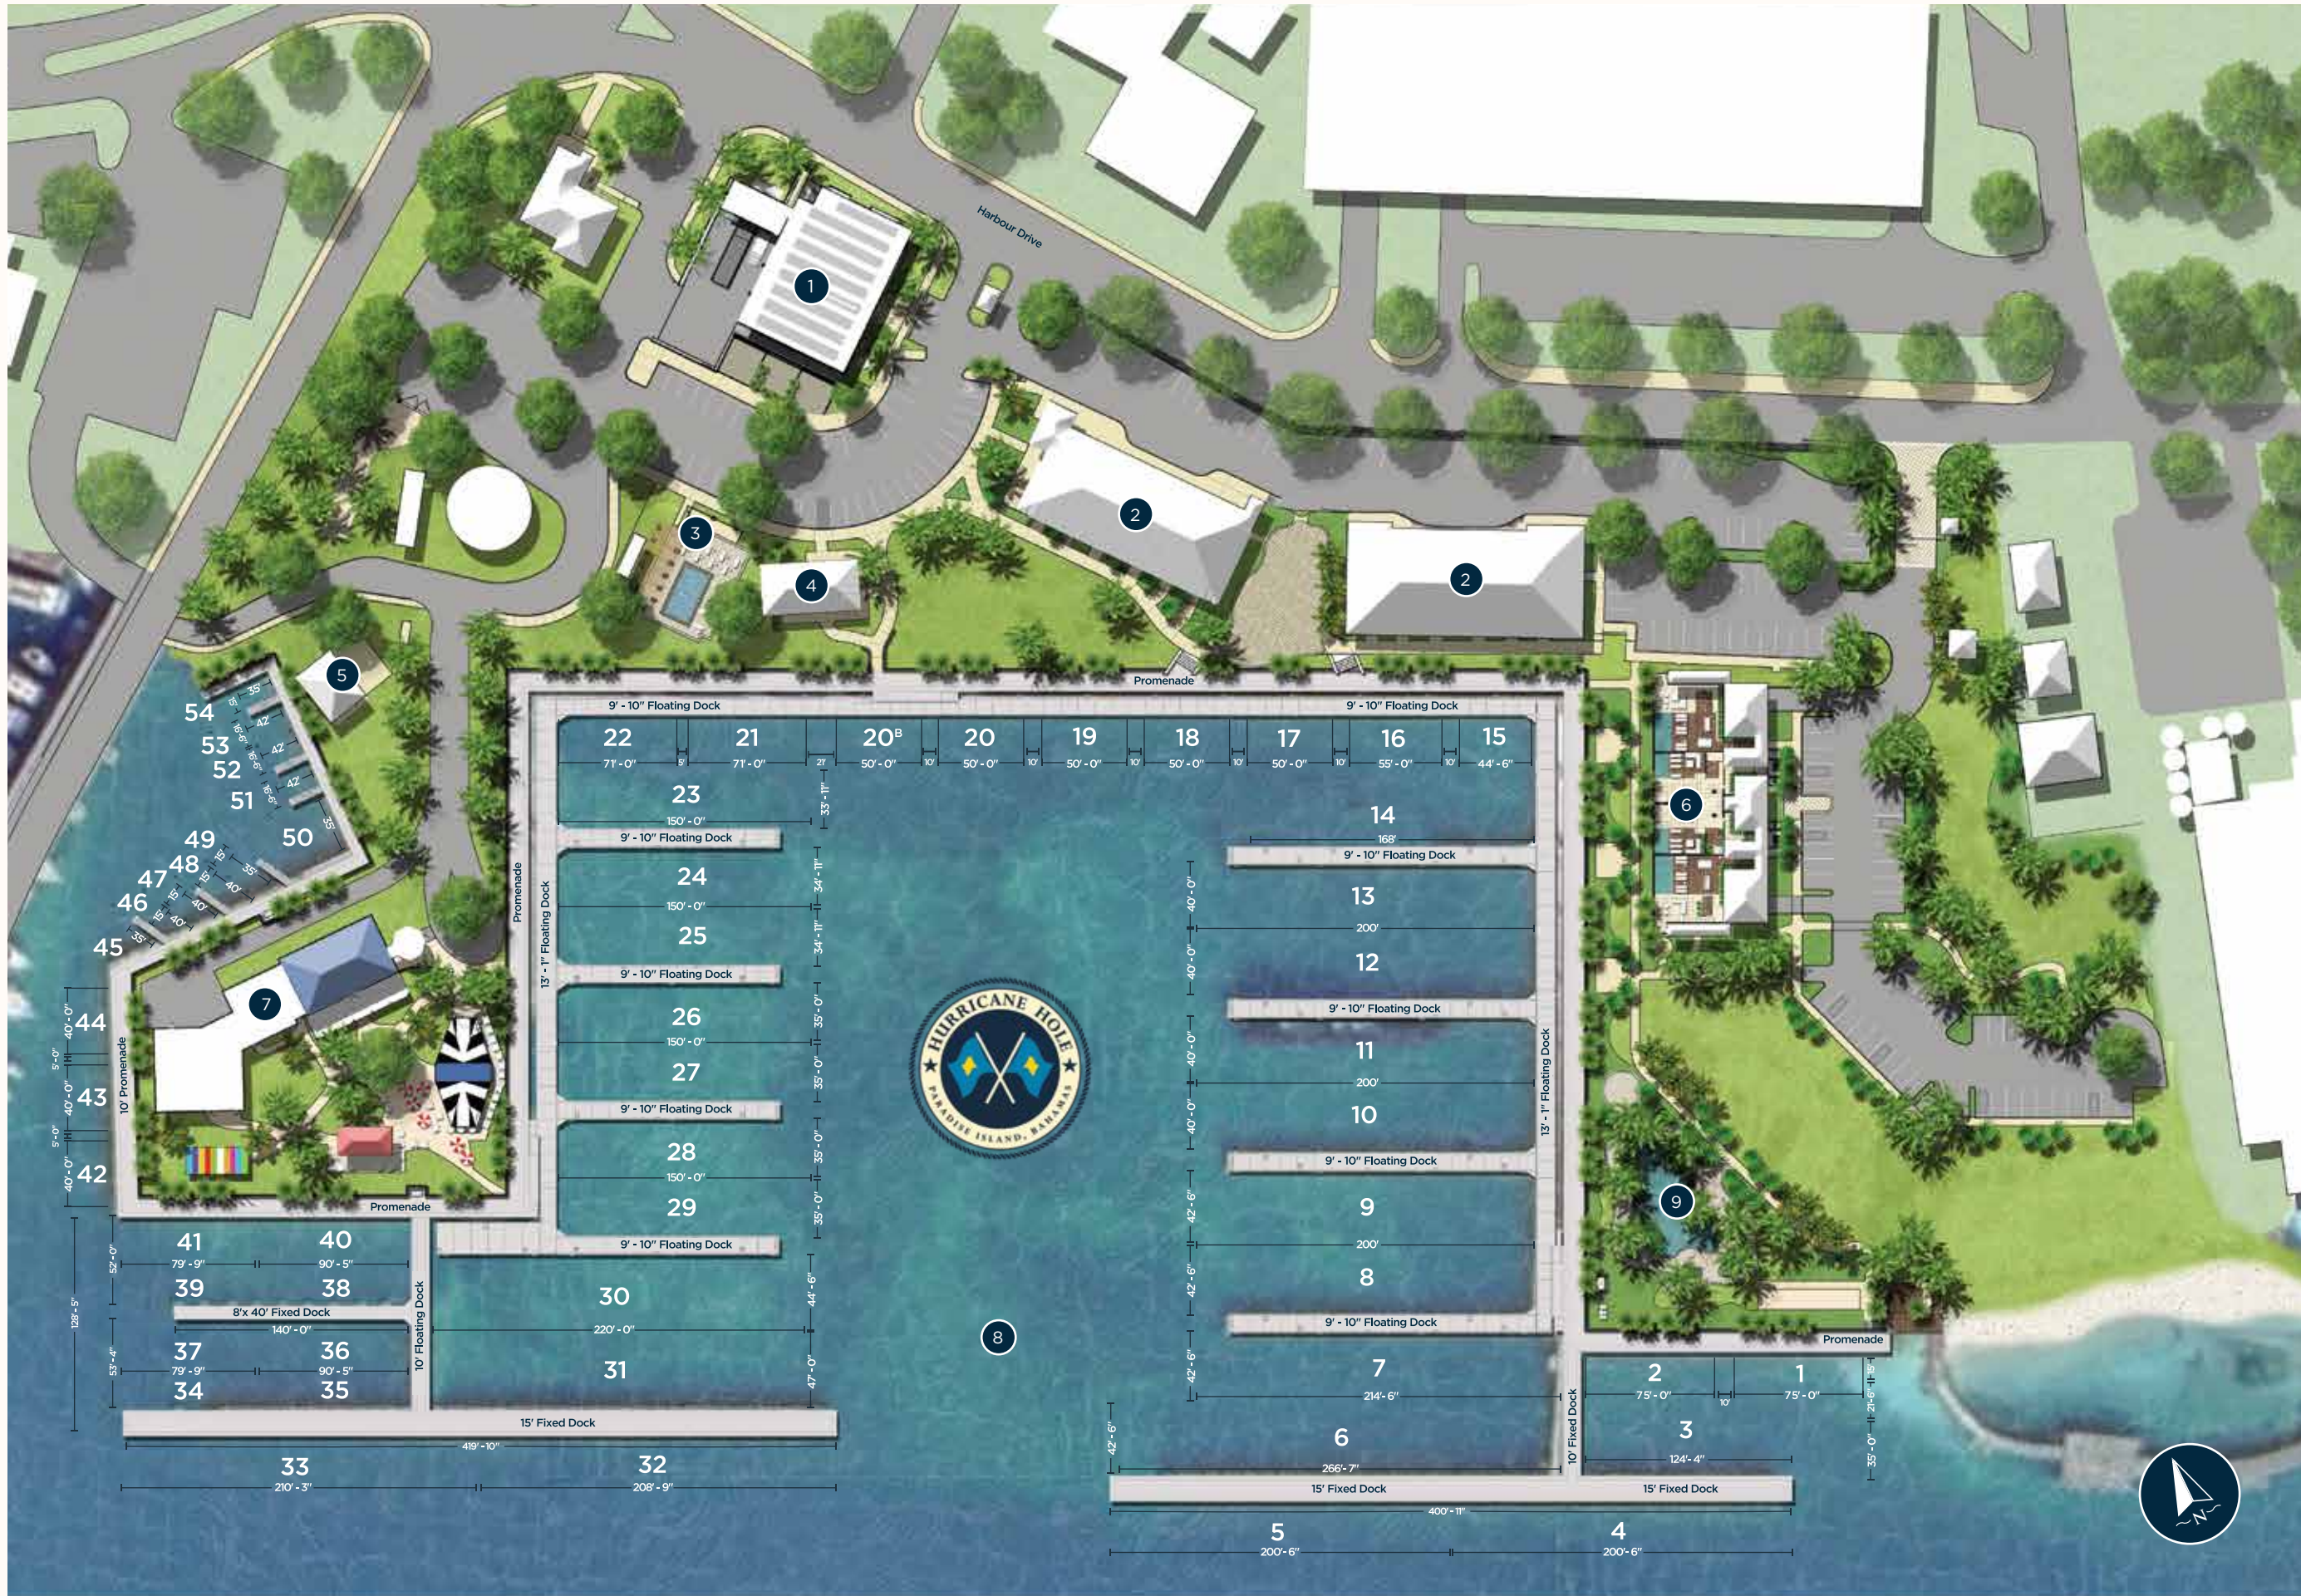

SITE MAP

1. Sawyer's Fresh Market
2. Sterling Commons
3. Captain & Crew Pool
4. Harbour Master's Office
5. Captain & Crew Gym and Lounge
6. Residences at Paradise Landing
7. Restaurants
8. Hurricane Hole Superyacht Marina
9. Pool & Cabanas